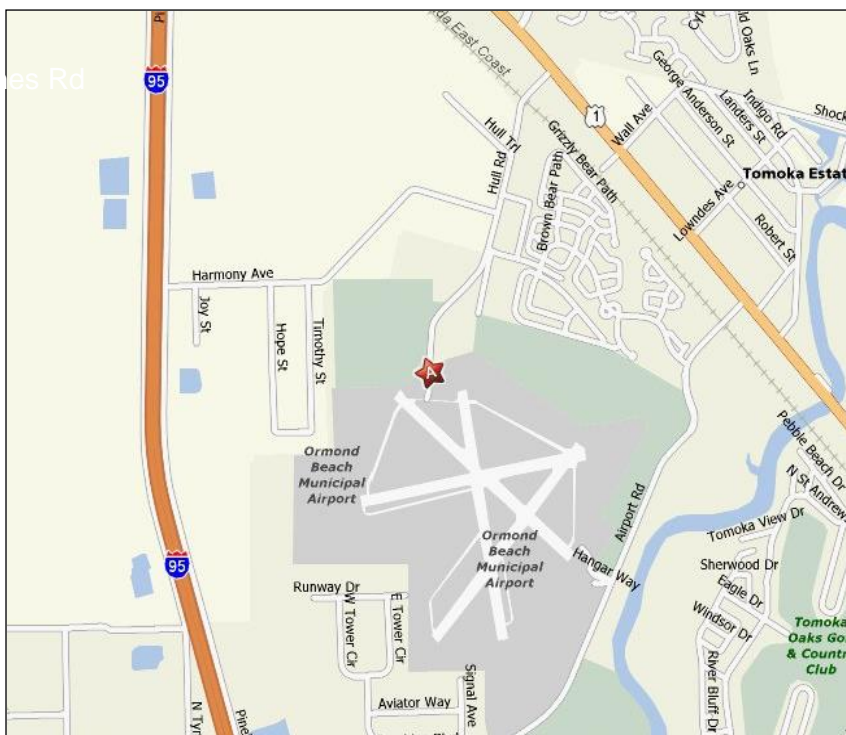

2016 MEAC Softball Championship

DRIVING DIRECTIONS

Ormond Beach Sports Complex
700 Hull Rd.
Ormond Beach, FL 32174

From Points North

Take I-95 south through North Carolina, South Carolina, and Georgia, then into Florida. Take the US-1 exit, (exit 273), toward Ormond Beach/Bunnell. Turn slight left to take the ramp toward Ormond Beach./Holly Hill/Daytona Beach. Turn left onto US-1 S/FL-5 S. Turn right onto Hull Rd.

From Orlando

Take the SR-528-toll exit (exit 1A), toward Cocoa/Kennedy Space Center. Merge onto FL-528. Take exit 16 toward SR-417 Tampa/Orlando. Take the SR-417-toll N exit on the left toward Orlando/Sanford. Merge onto FL-417 toll N/ Central Florida Greenway. Merge onto I-4 E via exit 55A toward Daytona Beach. Then merge onto I-95 N via the exit on the left toward Jacksonville. Take the US-1 exit, (exit 273), toward Ormond Beach/Bunnell. Turn slight left to take the ramp toward Ormond Beach./Holly Hill/Daytona Beach. Turn left onto US-1 S/FL-5 S. Turn right onto Hull Rd.